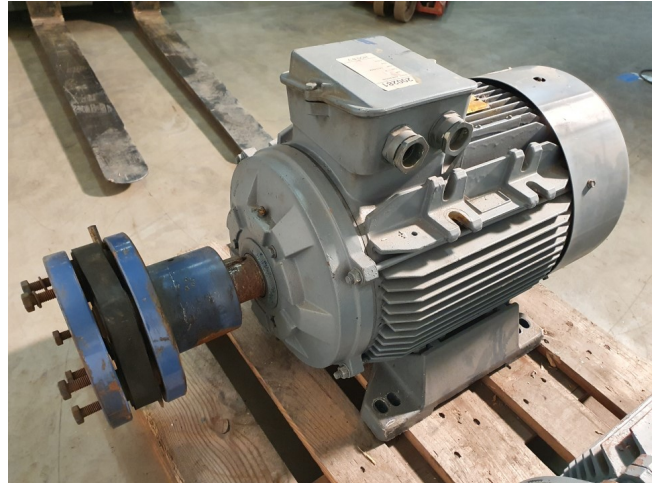

ABB LS 225ST

Specifications

Brand	ABB
Type	LS 225ST
kW	37
RPM	1475
Size & Weight	900x450x500 mm (LxWxH)
50 Hz / 60 Hz	50Hz

Description

Used ABB LS 225ST

Used electro motor build by ABB type LS 225ST with 37kW and 1475RPM at 50Hz.